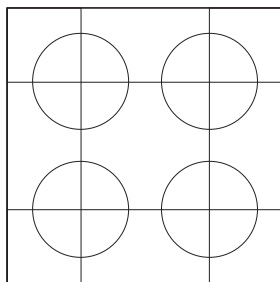

Train whistles

1/2" holes

Hole depths:

2 7/8"

3 5/8"

4 3/8"

5 1/4"

3/8"

3/8" holes

Hole depths:

2 3/4"

3 1/4"

3 7/8"

4 1/2"

7/16"